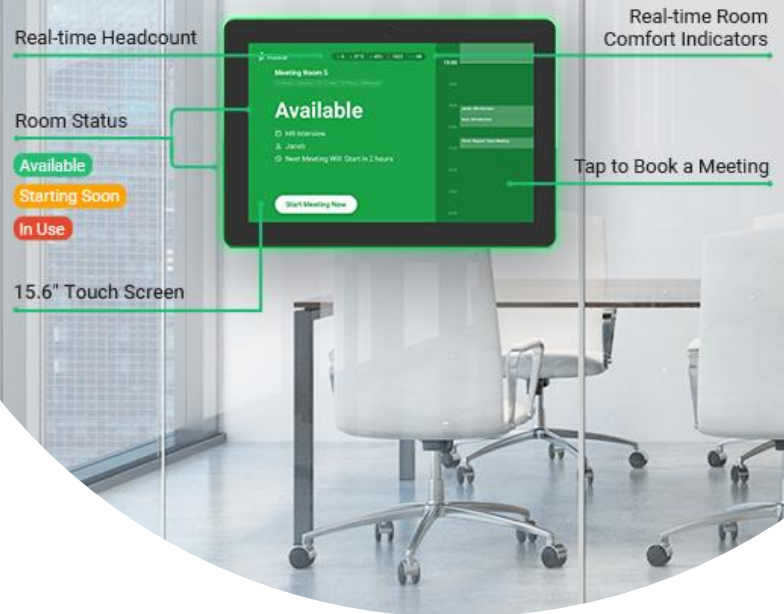

Room Display DS7315

Room Display DS7315 is a digital signage collaborating with Yeastar Meeting Room Booking System to **display meeting room availability in real-time** using traffic light LED indicators. Mounted at the entrance of each meeting room, it enables employees to easily locate available rooms by identifying the colors from a distance.

Equipped with a **15.6-inch touch screen**, Room Display DS7315 meets the demand for larger screens. Tap to reserve, check in, extend, and end meetings **on the spot**. In case of an impromptu team huddle, just tap to start the meeting, and the room status will change accordingly with LED lights switching from green to red.

Identity authentication and access control integration combined will empower you to manage meeting room utilization with higher granularity. As people reserve, check in, or end meetings on the Room Display, they will be asked to verify their identities on the spot via facial recognition or QR code scans.

- Collaborates with Yeastar Meeting Room Booking System to display the latest meeting schedules, start an ad-hoc meeting, check-in & check-out, extend meetings
- Add your company's logo, set up background pictures, and customize any 3 LED light colors to signal meeting room status
- Works with Yeastar People Counting Sensor to update in-room attendees in real-time
- Managed and monitored remotely by the cloud-based Yeastar Workplace platform
- Built-in camera supports facial recognition on the spot
- Authenticate user identity via facial recognition or QR code scans
- Support integration with your existing access control system to restrict access to only authorized staff
- Support energy saving settings
- Hide/show meeting topic/organizer flexibly
- Plug-and-play PoE or DC power
- Provides easy installation and flexible mounting options